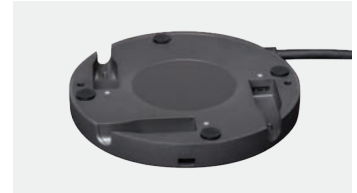

Rally Mic Pod Hub
Customize microphone placement for your conference table configuration

TECH SPECS

CERTIFICATIONS & COMPATIBILITY	GENERAL	CAMERA
Certifications: Zoom™ Certified, Certified for Microsoft Teams as a USB device. Contact the manufacturer for additional information on pending and granted certifications. Compatibility: Plug and play USB connectivity with virtually any video conferencing application Appliance Mode: Supports compatible video conferencing software in appliance mode (no PC required), including Zoom Rooms Appliances. Certification pending for Microsoft Teams Rooms on Android and additional video conferencing platforms.	Built-in Components: 6 beamforming microphones, PTZ camera, 2 speakers, AI Viewfinder, cable management & retention system, table stand, Logitech CollabOS platform Enclosure: All-in-one enclosure with integrated table stand and patented speaker suspension system to eliminate vibration-induced camera shake and audio interference Device Management: Logitech Sync Displays Supported: 2 Display Resolution: Up to 4k	Resolution: 4K, 1440p, 1080p, 900p, 720p, and SD at 30fps Pan: Motorized ±25° Tilt: Motorized ±15° Zoom: 15X HD zoom (5X optical, 3X digital available with upcoming software update) Diagonal Field of View: 90° Horizontal Field of View: 82.1° Vertical Field of View: 52.2° Total Room Coverage: 132.1° Horizontal x 82.2° Vertical
DIMENSIONS	SPEAKERS	RIGHTSENSE™ TECHNOLOGIES
Height: 164 mm/6.46 in Width: 910 mm/2.99 ft Depth: 130.5 mm/5.14 in Lens Depth: 28.8 mm/1.13 in Weight: 7.08 kg/15.6 lbs	Drivers: 2x 70mm/2.7 in Output: 90dB SPL @1W, 99dB SPL @8.0W, both +/-2dB at ½ meter Sensitivity: 90+/-3dB SPL at 1W, ½ meter THD: 1kHz < 2% Speaker Sampling Rate: 48 kHz	RightLight™: Renders natural skin tones for each participant. RightSight™: Maintains persistent room awareness and detects human figures to auto-frame participants. RightSound™: Distinguishes speech from other sounds to auto-level voices while suppressing background noise and echo.