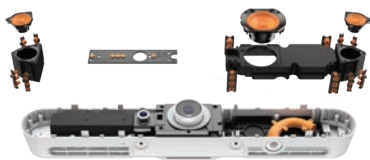

AUDIO	VIDEO	AI VIEWFINDER
Room-filling Sound Ultra low distortion speakers with RightSound™ convey every word with outstanding clarity Adaptive Beamforming Mic Array Beamforming mics pick up voices at every seat and focus on the active talker while suppressing ambient noise Expansion Ready Add up to two Rally mic pods for even greater coverage in larger settings	Ultra-HD Video Brilliantly sharp video, outstanding color, and exceptional optical accuracy at resolutions up to 4K Expansive Room Coverage Mechanical pan and tilt covers rooms 163° across by 110° high, with exceptional image quality Cinema Quality Logitech RightLight™ technology captures natural-looking skin tones, even in dim or backlit conditions	Framed to Perfection A second built-in camera lens has the ability to detect meeting participants, amplifying RightSight™ autoframing See Everyone Clearly All meeting participants, even late arrivals, are automatically seen and included Move About Freely AI Viewfinder uses scene awareness to keep the camera on the action